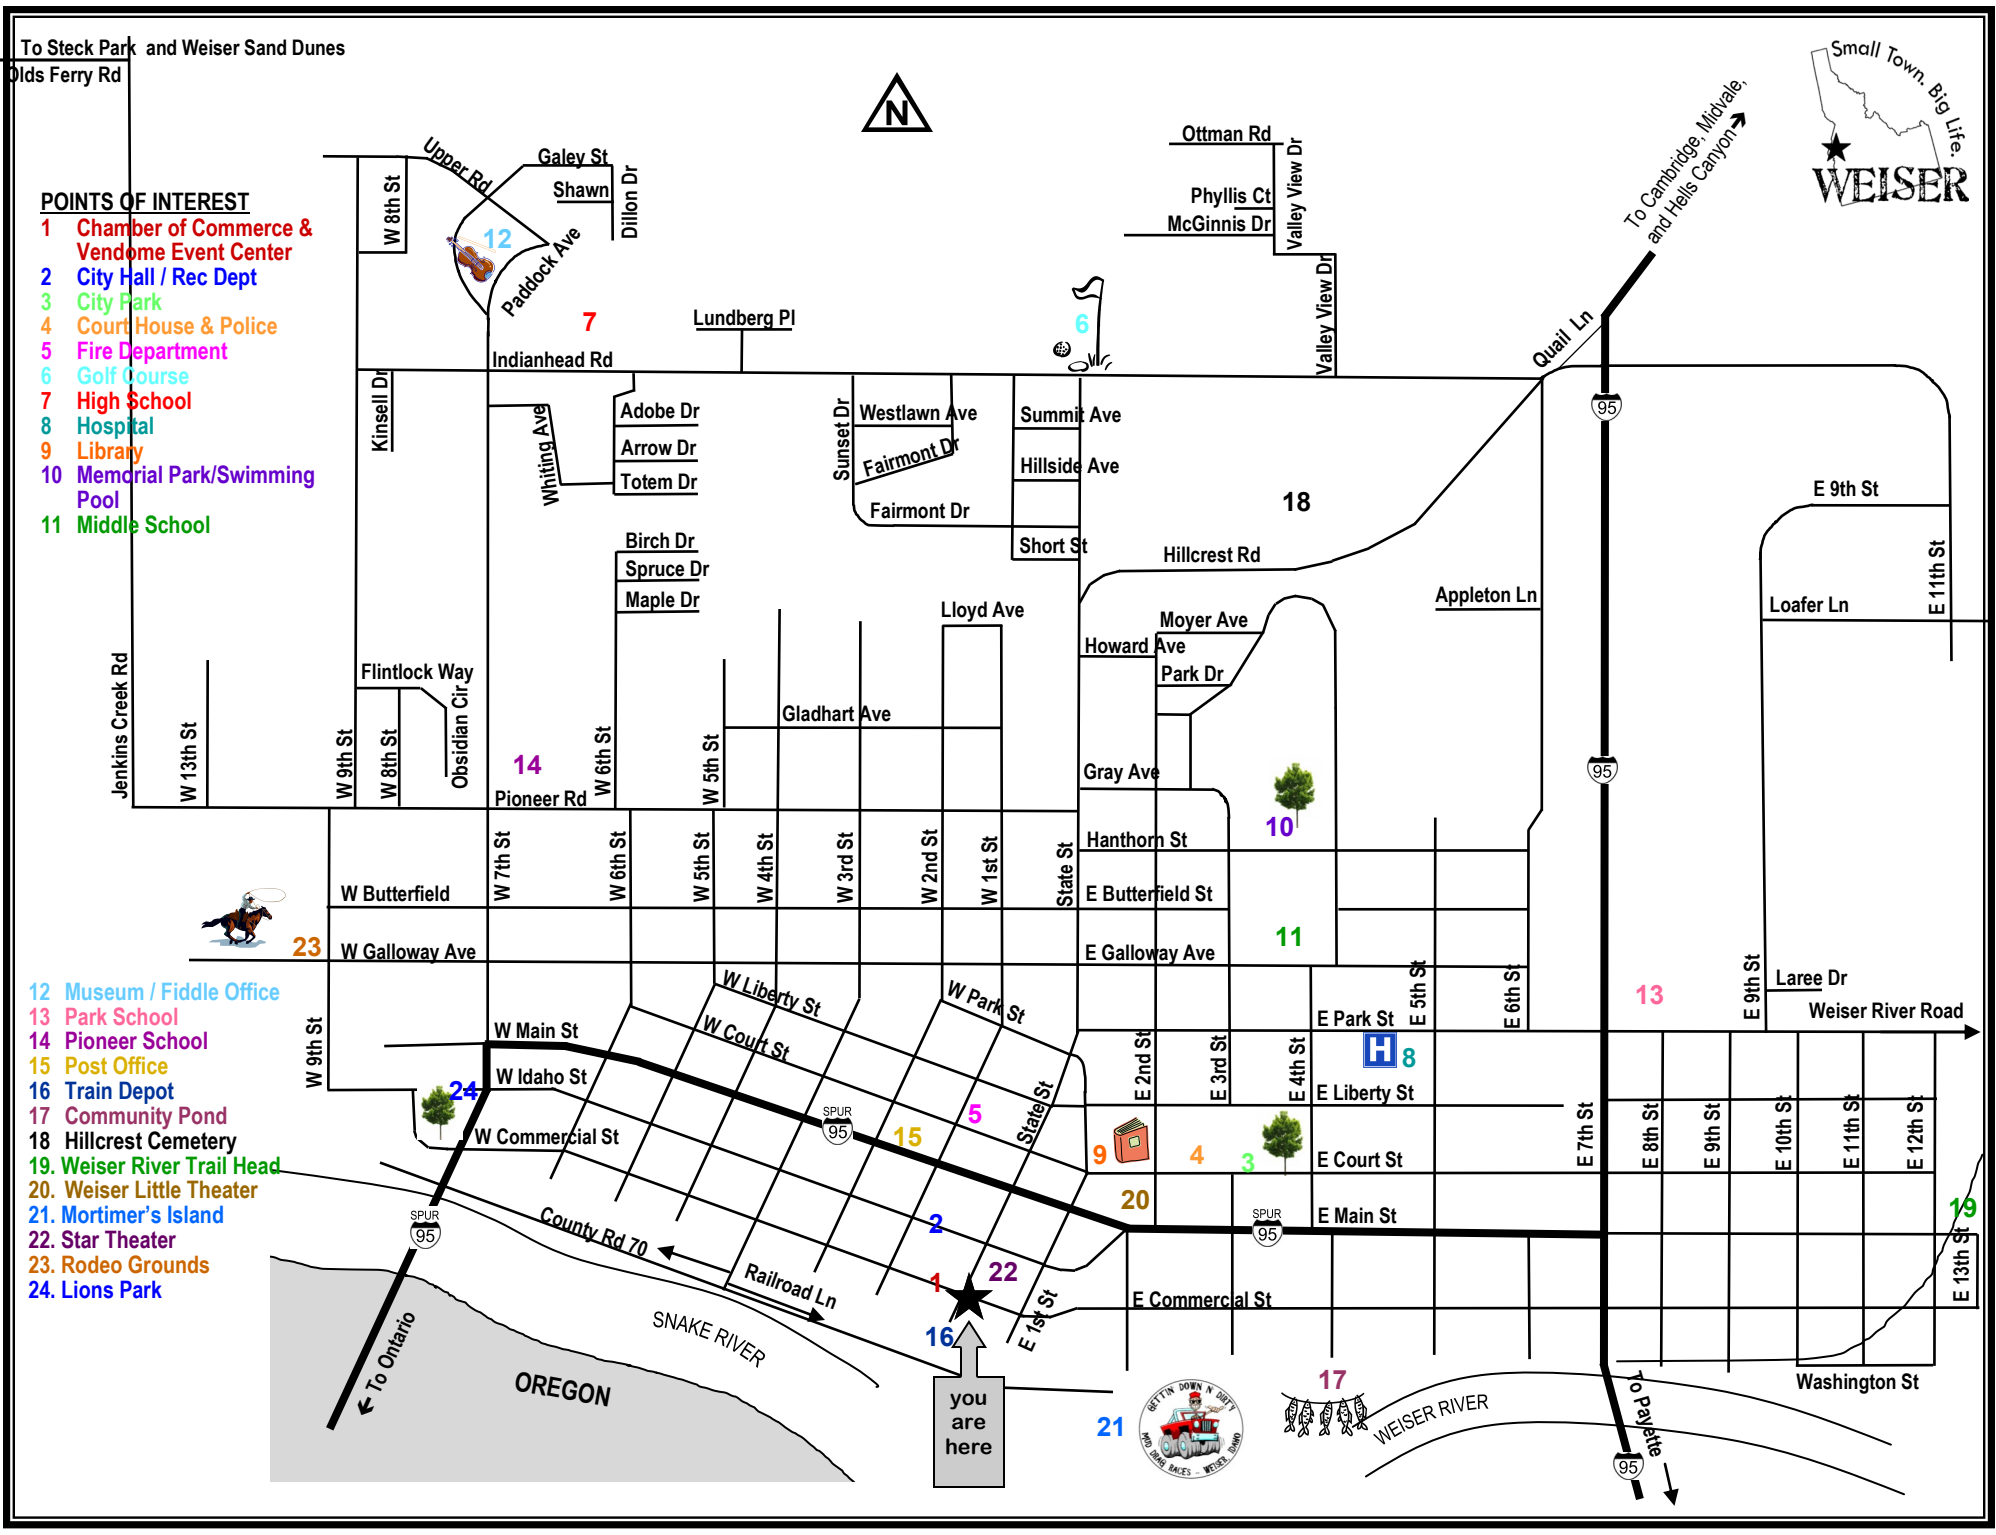

To Steck Park and Weiser Sand Dunes
Olds Ferry Rd

POINTS OF INTEREST

- 1 Chamber of Commerce & Vendome Event Center
- 2 City Hall / Rec Dept
- 3 City Park
- 4 Court House & Police
- 5 Fire Department
- 6 Golf Course
- 7 High School
- 8 Hospital
- 9 Library
- 10 Memorial Park/Swimming Pool
- 11 Middle School

- 12 Museum / Fiddle Office
- 13 Park School
- 14 Pioneer School
- 15 Post Office
- 16 Train Depot
- 17 Community Pond
- 18 Hillcrest Cemetery
- 19 Weiser River Trail Head
- 20. Weiser Little Theater
- 21. Mortimer's Island
- 22. Star Theater
- 23. Rodeo Grounds
- 24. Lions Park

you are here

To Pocatello